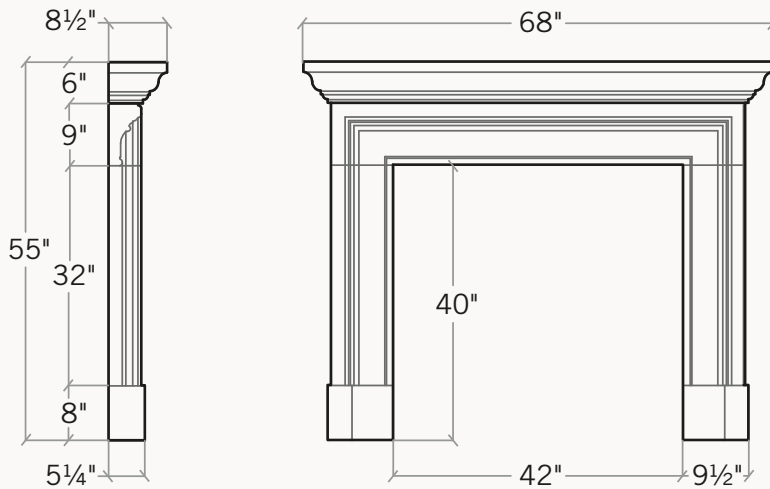

KINDRED

OUTDOORS + SURROUNDS

A **BORAL**® Brand

The Bryant ships pre-sealed with the following:

- Stone Mantel & Legs
- Ledger Board & Screws for easy installation
- 3 Trim Panels in matching color & finish—
 - 1 @ 5" x 42"
 - 2 @ 5" x 35"
- Large Tube Color-Matched Caulking
- 3oz Bottle of Color Wash for touch-ups
- Large Tube of Adhesive Shims