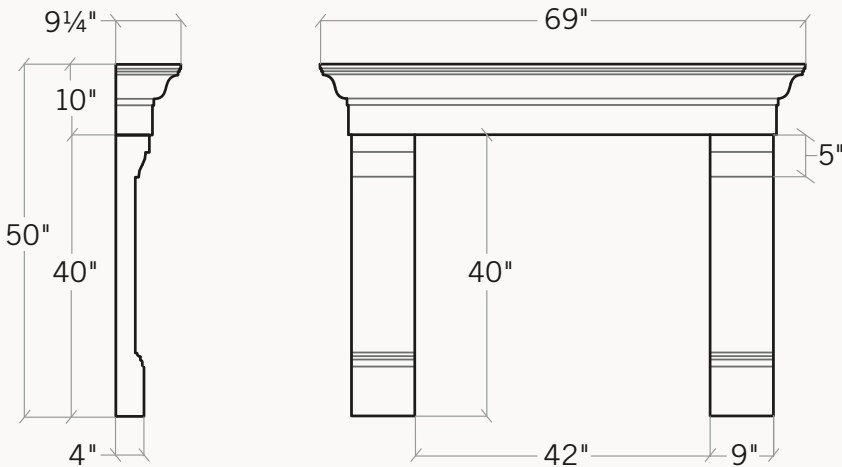

KINDRED

OUTDOORS + SURROUNDS

A **BORAL**® Brand

The Florentina ships pre-sealed with the following:

Stone Mantel & Legs

Ledger Board & Screws
for easy installation

3 Trim Panels in matching
color & finish—

1 @ 5" x 42"

2 @ 5" x 35"

Large Tube Color-Matched
Caulking

3 oz Bottle of Color Wash
for touch-ups

Large Tube of Adhesive
Shims

The Florentina™

Fireplace Surround

Fireplaces forged
with the heritage of
craftsmanship

The classical shape of The Florentina creates the perfect frame for a wide variety of fireplace settings. The 9" mantel depth provides ample area to stylize to your specific interior design.